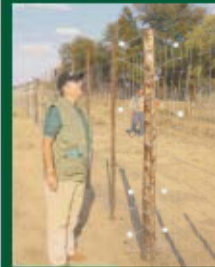

FENCING WIRE

STAFIX ELECTRIC FENCE AND SECURITY CENTRES

EARTH LOOPS

Triggers alarm if fence wires are separated

INTERMEDIATE EARTH LOOP

316 Stainless Steel or 4mm Fully Galvanised

EARTH SPIKES

ANGLE IRON WITH CLAMP

90cm/150cm Hot-Dipped Galvanised

GROUND OR WALL-MOUNTED EARTH LOOP

316 Stainless Steel or 4mm Fully Galvanised

SABS WITH CLAMP

120cm Copper-Coated

BI-POLAR SECURITY S/S SERIES MONITOR LOOP

Allows for earth and live monitoring or Bi-Polar monitoring

REINFORCED BAR WITH CLAMP

90cm/150cm Hot-Dipped Galvanised

UNDERGATE CABLE

HT CABLE SOFT, SLIMLINE

For wall-top applications Available in 50m, 100m, 200m and 1000m

HT CABLE - HARD

For freestanding applications Available in 100m, 200m and 1000m